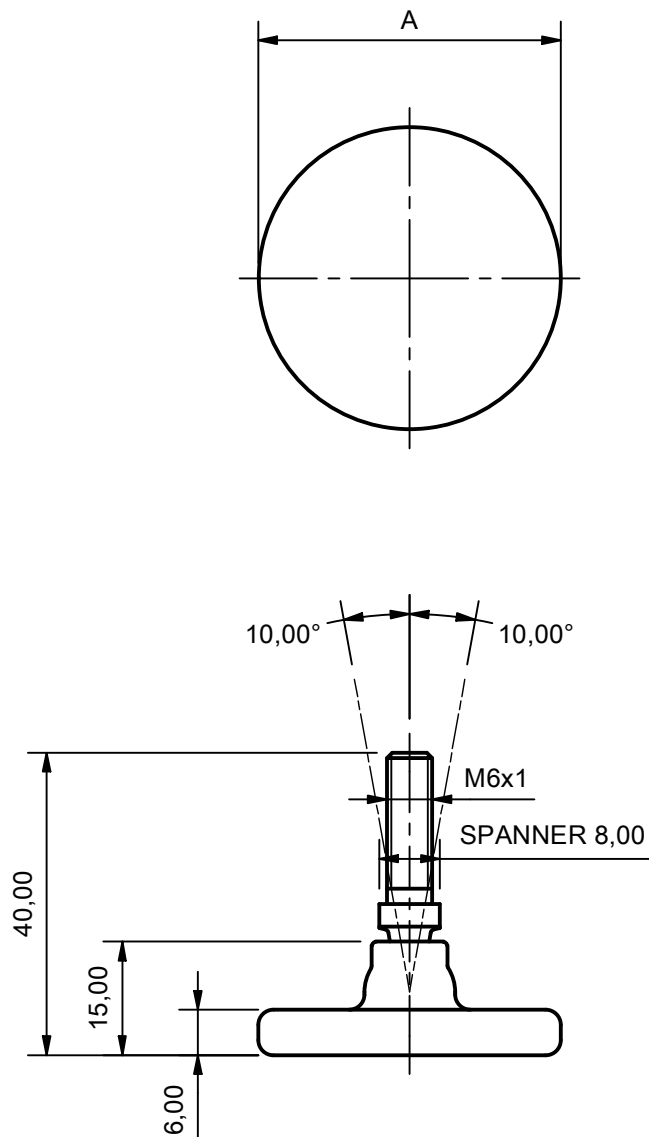

## CASEBACK CONTACT

SYSTEM DI ROSATI RESERVES THE RIGHT TO MAKE CHANGES TO THE DIMENSIONS AND CHARACTERISTICS DESCRIBED ON THIS DATA SHEET WITHOUT PRIOR NOTICE.

CODE	A	ELECTROMAGNET
7000331	Ø40	APPLICABLE ON CT35/CTMP35
7000332	Ø50	APPLICABLE ON CT45/CTMP45
7000333	Ø60	APPLICABLE ON CT55
7000347	Ø70	APPLICABLE ON CT65
7000348	Ø100	APPLICABLE ON CT95